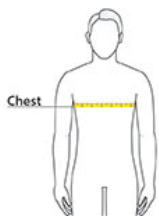

## PRODUCT MEASUREMENTS

|                                | S      | M      | L  | XL     | 2XL    | 3XL    | 4XL |
|--------------------------------|--------|--------|----|--------|--------|--------|-----|
| Body Length at Back            | 29     | 30     | 31 | 32     | 33     | 33 1/2 | 34  |
| Chest                          | 19     | 20 1/2 | 22 | 23 1/2 | 25     | 27     | 29  |
| Sleeve Length from Center Back | 34 1/2 | 35 1/4 | 36 | 36 3/4 | 37 1/2 | 38 1/4 | 39  |

**Body Length at Back:** Measured from high point shoulder to finished hem at back.

**Chest:** Measured across the chest one inch below armhole when laid flat.

**Sleeve Length from Center Back:** Measure from Center Back neck to shoulder point to sleeve hem.

## SIZE CHARTS

|       | XS    | S     | M     | L     | XL    | 2XL   | 3XL   | 4XL   |
|-------|-------|-------|-------|-------|-------|-------|-------|-------|
| Chest | 32-34 | 35-37 | 38-40 | 41-43 | 44-46 | 47-49 | 50-53 | 54-57 |

## HOW TO MEASURE

---